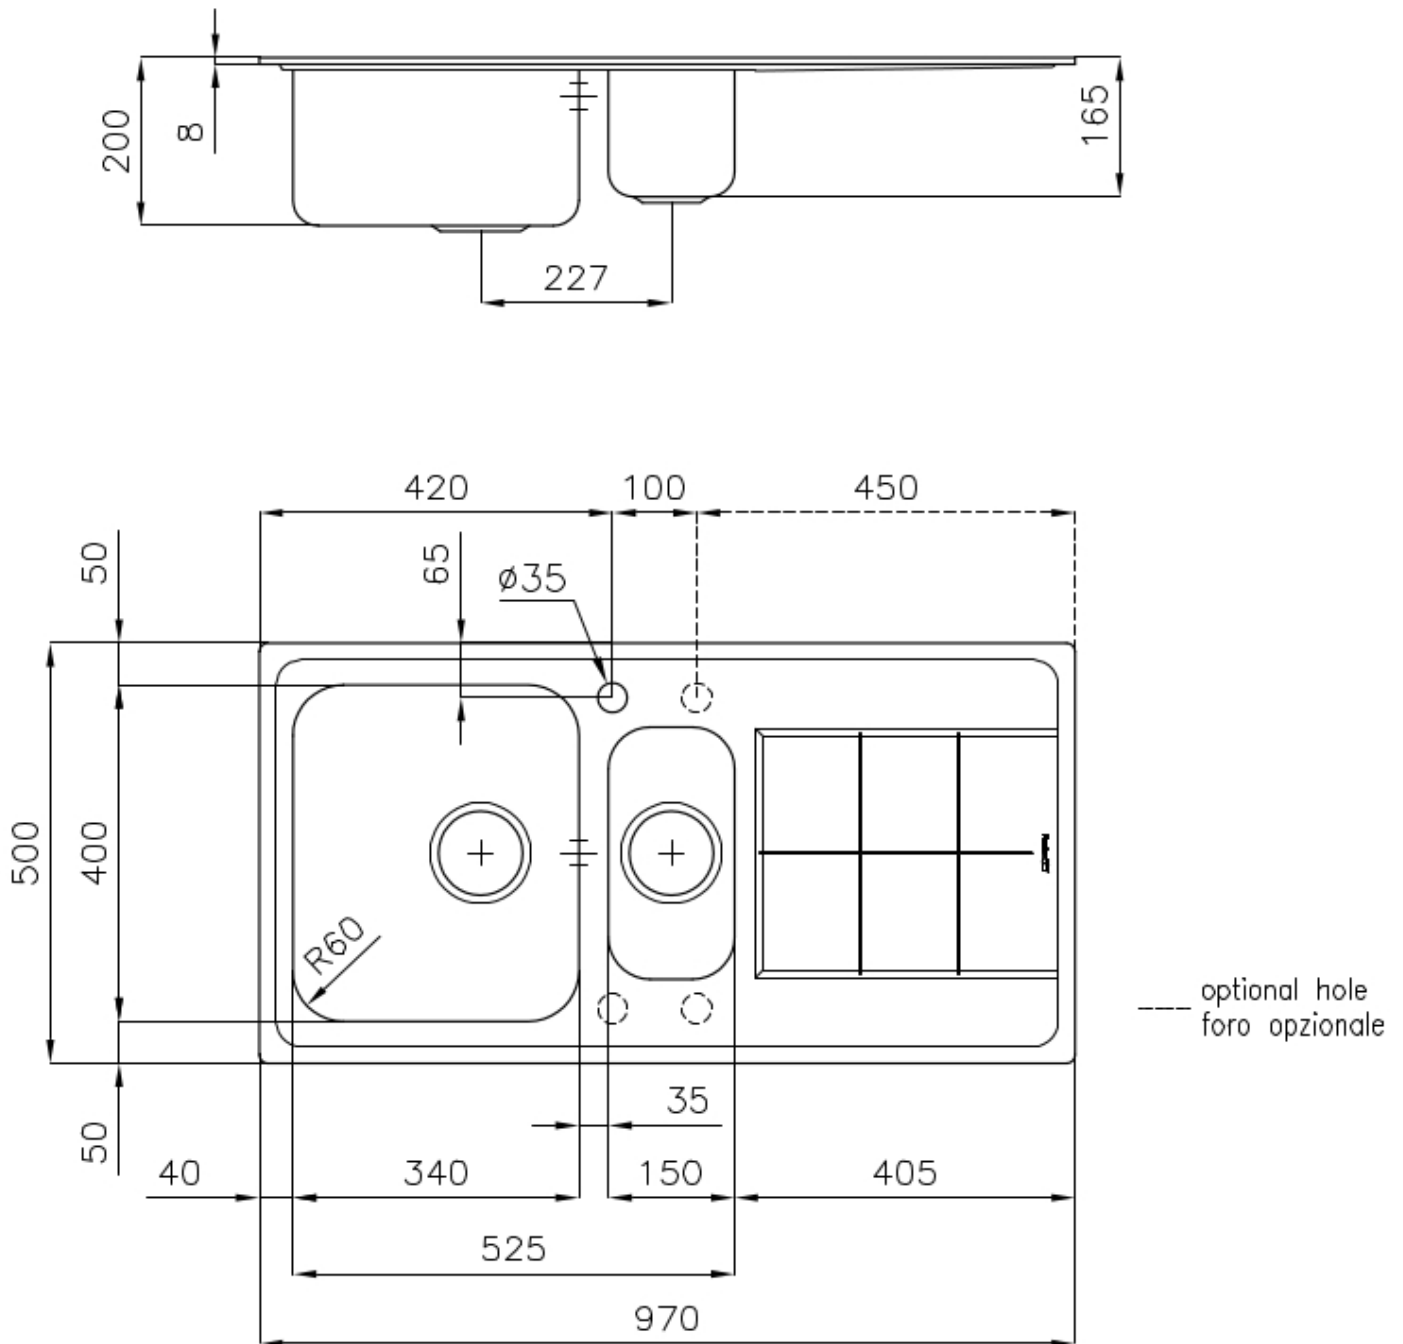

TECHNICAL DATA